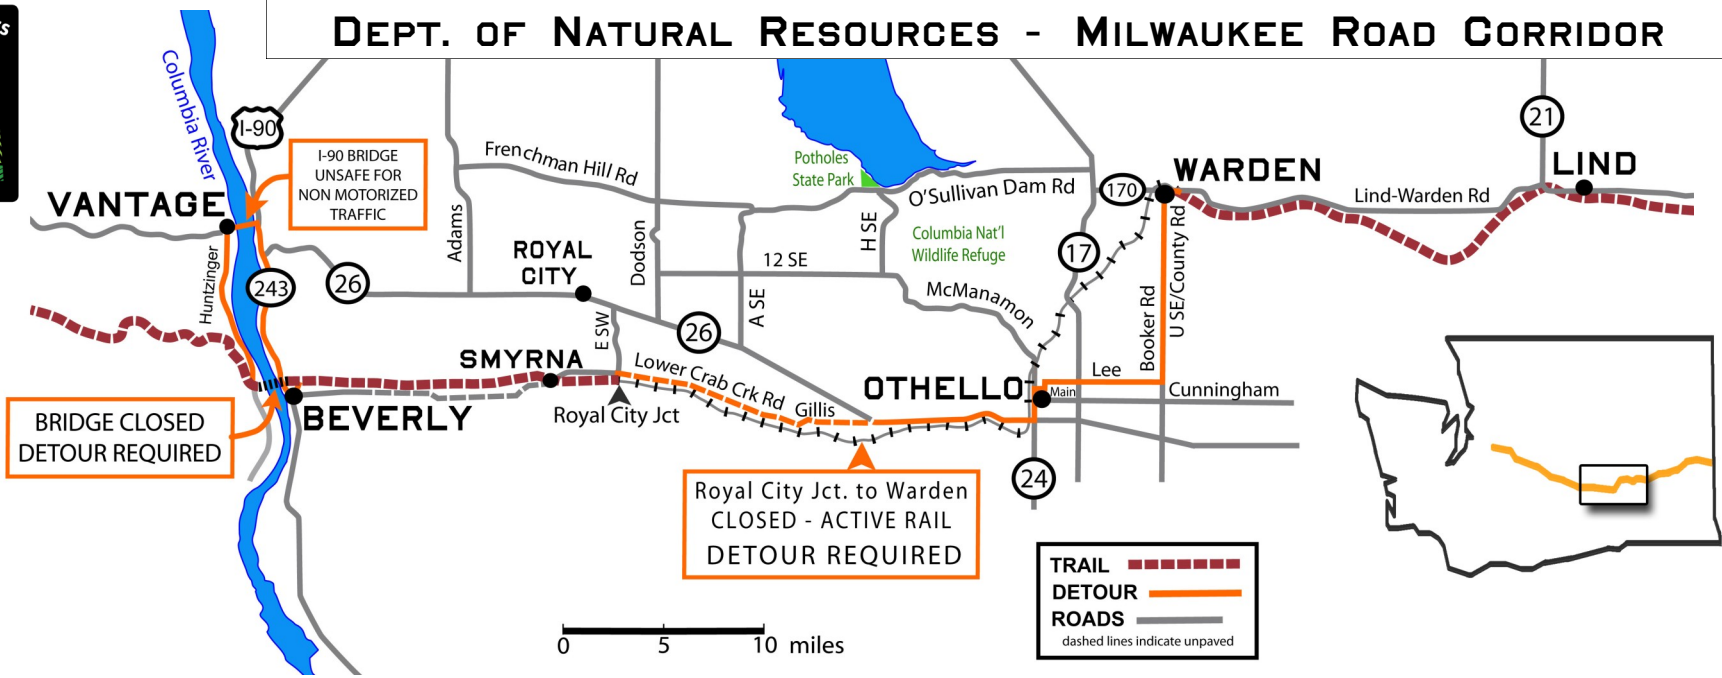

DEPT. OF NATURAL RESOURCES - MILWAUKEE ROAD CORRIDOR

PALOUSE TO CASCADES STATE PARK TRAIL